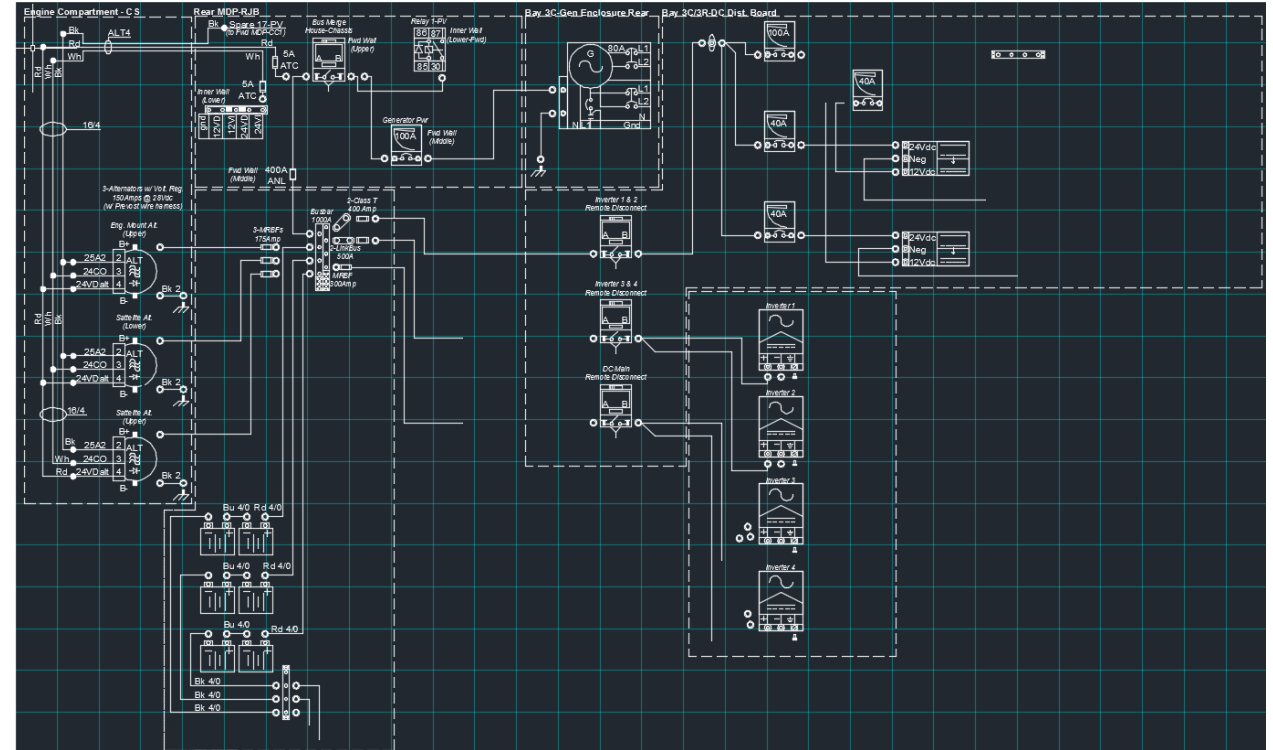

FEATHERLITE COACHES - DETAILS

The Difference is in the Details:

- Yacht Quality Luxury and Design
- American Boat and Yacht Council Certified Wiring
- Performance For Years of Reliability