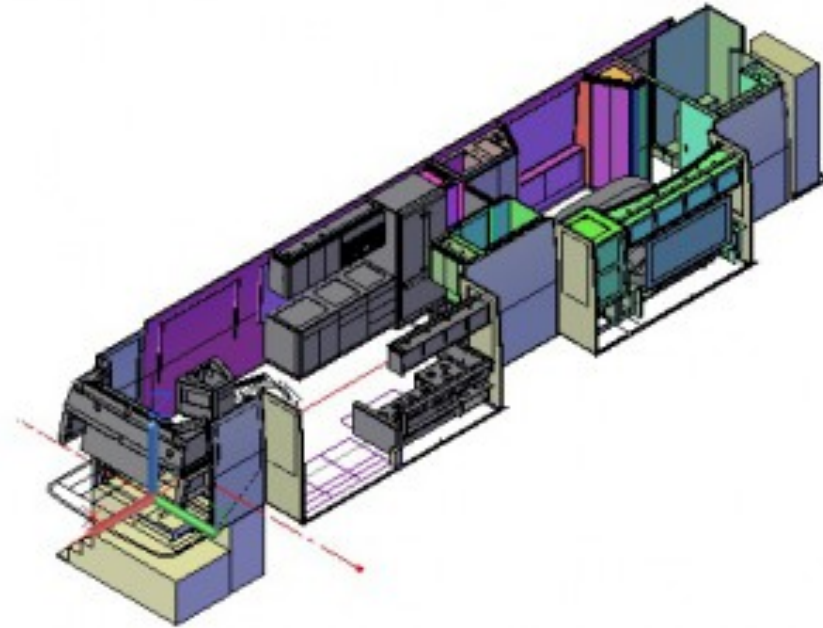

# FEATHERLITE COACHES - DETAILS

*The Difference is in the Details:*

- 3-D CAD Designed Interiors, Wiring and HVAC Ducting
- High level of performance coupled with ease in maintenance and decreased replacement costs.