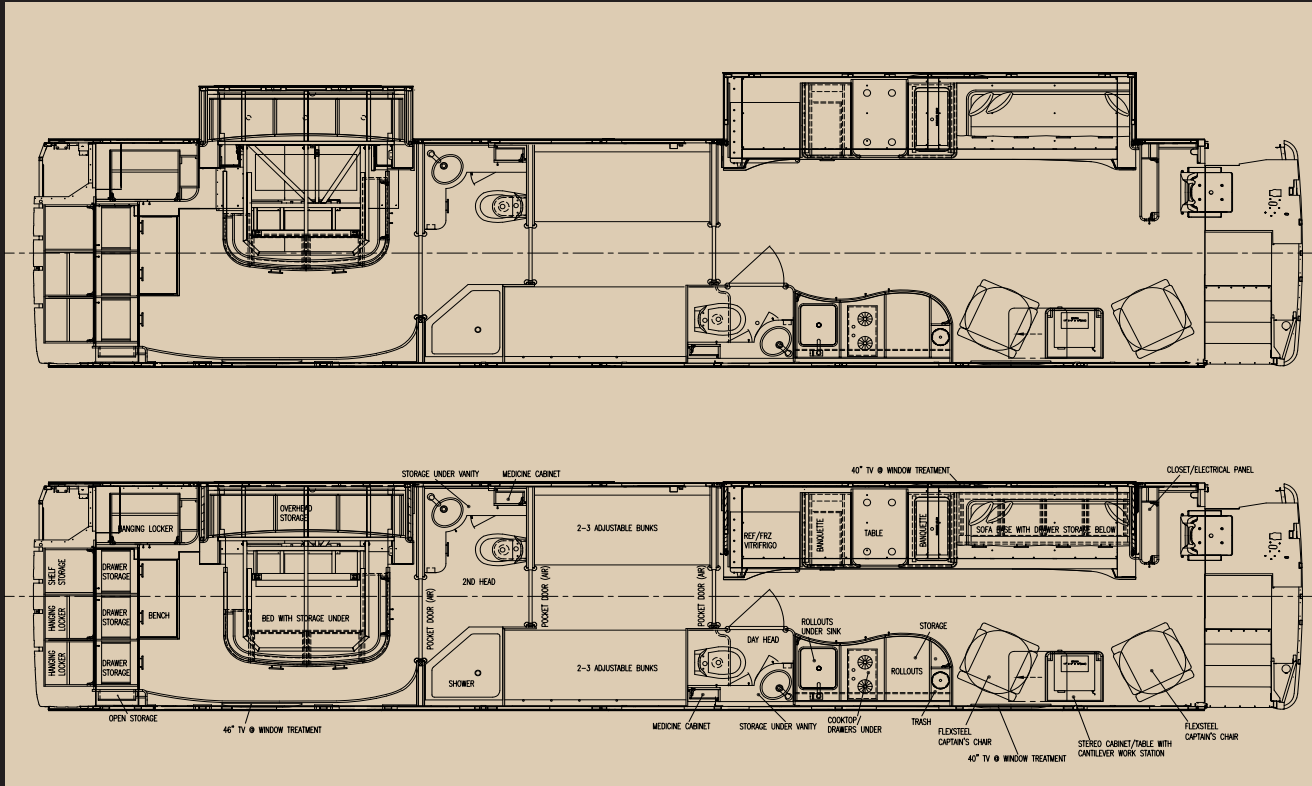

Star Coach/Motorhome Floor Plan